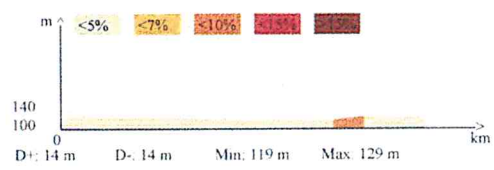

2015 Google, Ir Report a map error