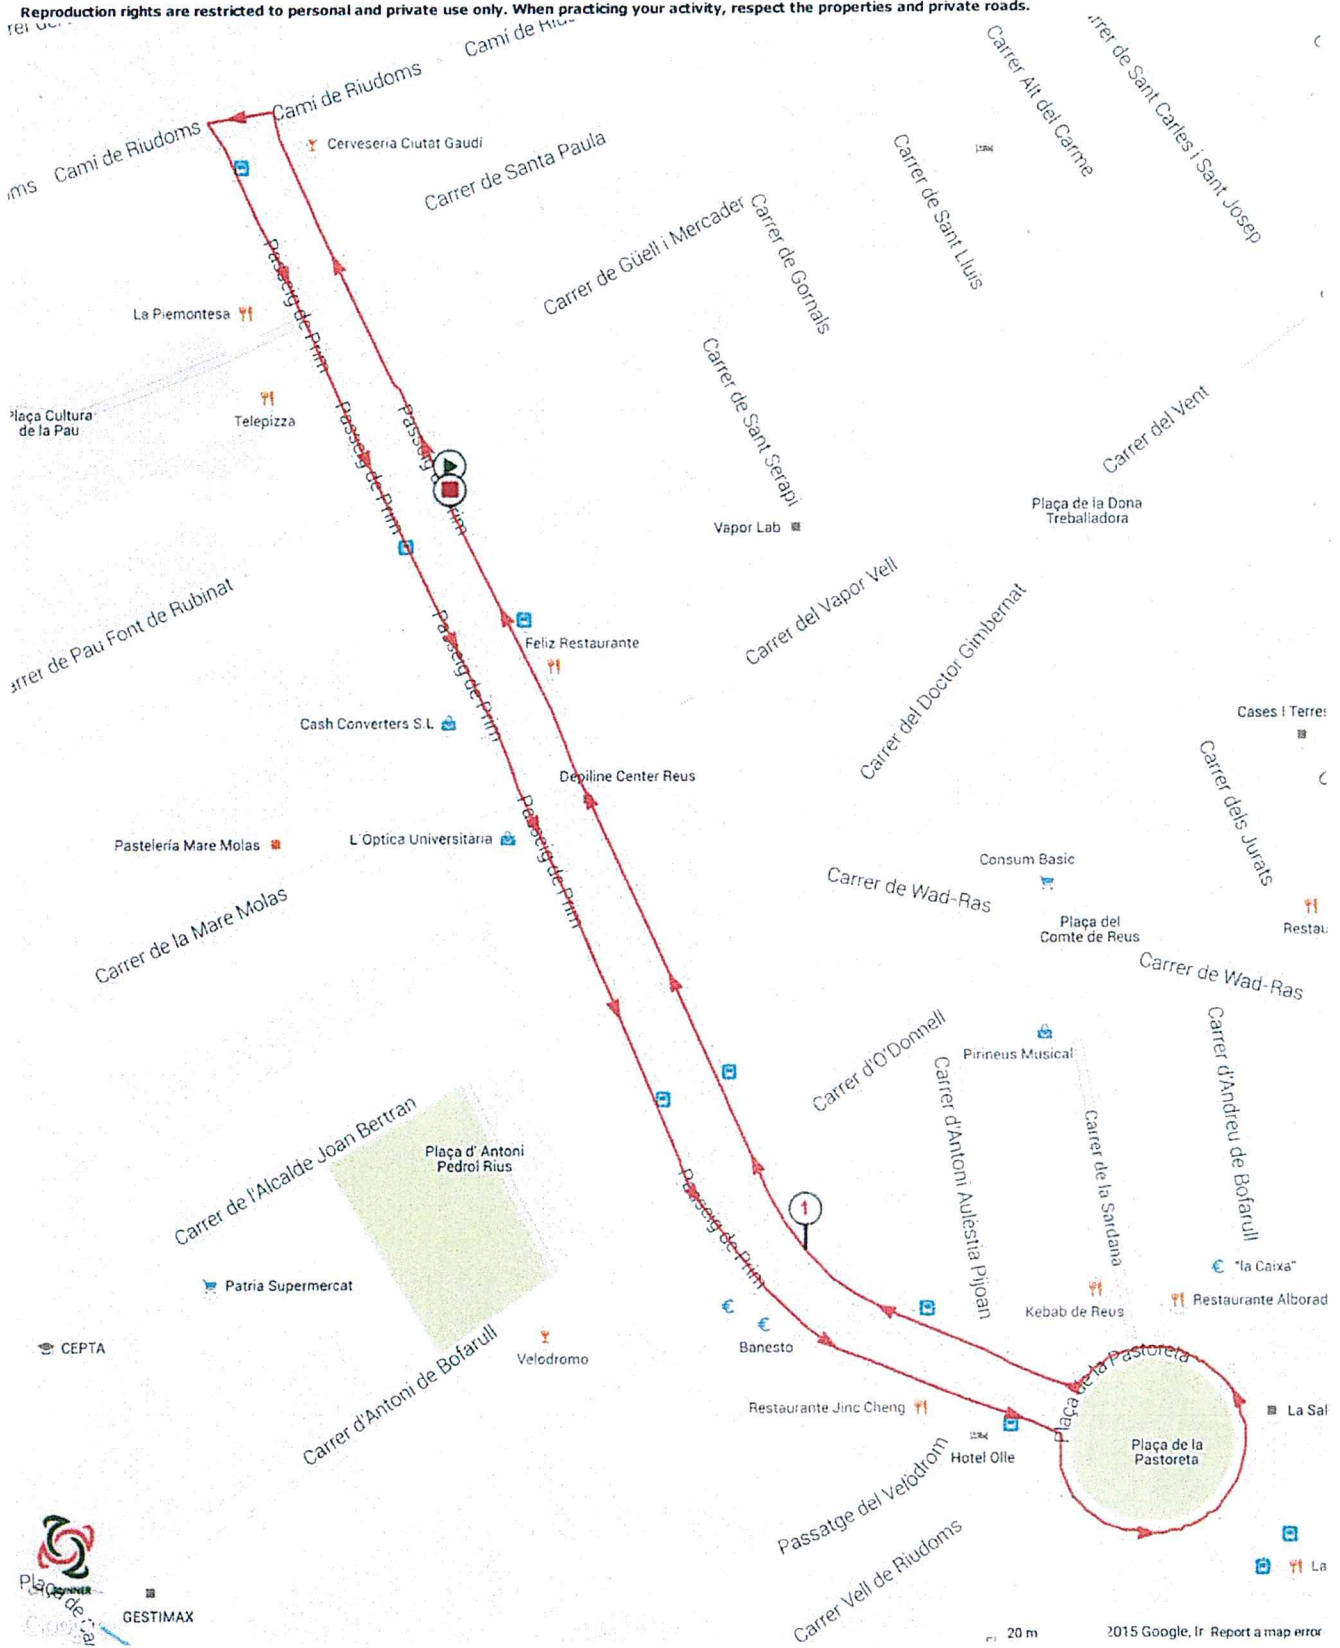

Reproduction rights are restricted to personal and private use only. When practicing your activity, respect the properties and private roads.

 Plaça de Sant Jaume

©2015 www.openrunner.com Route #3743628 - Trofeu Carlos Ferran - Road Cycling, 1.276 (km) : Reus -> Reus

My notes

2015 Google, Ir Report a map error